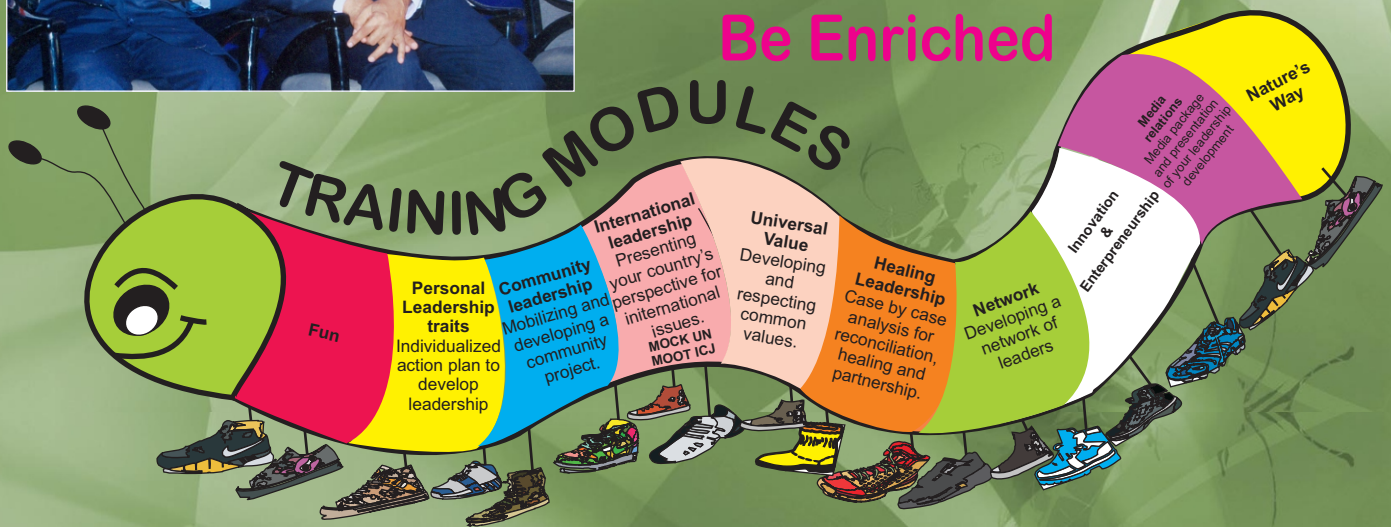

# KENSRI SCHOOL & COLLEGE

Continuing the legacy of (Late) Former President of India  
Dr APJ Kalam who inaugurated our I-Like program  
in the year 2007-08.

## HEALING LEADERSHIP INITIATIVE (I-Like)

It is a comprehensive, intense but fun leadership training for secondary and senior secondary students.

Be Enriched

The Healing Leadership Initiative (I-Like) program is a unique program which provides a wonderful platform for the youth of today to share their views on various topics, thereby broadening their horizons.